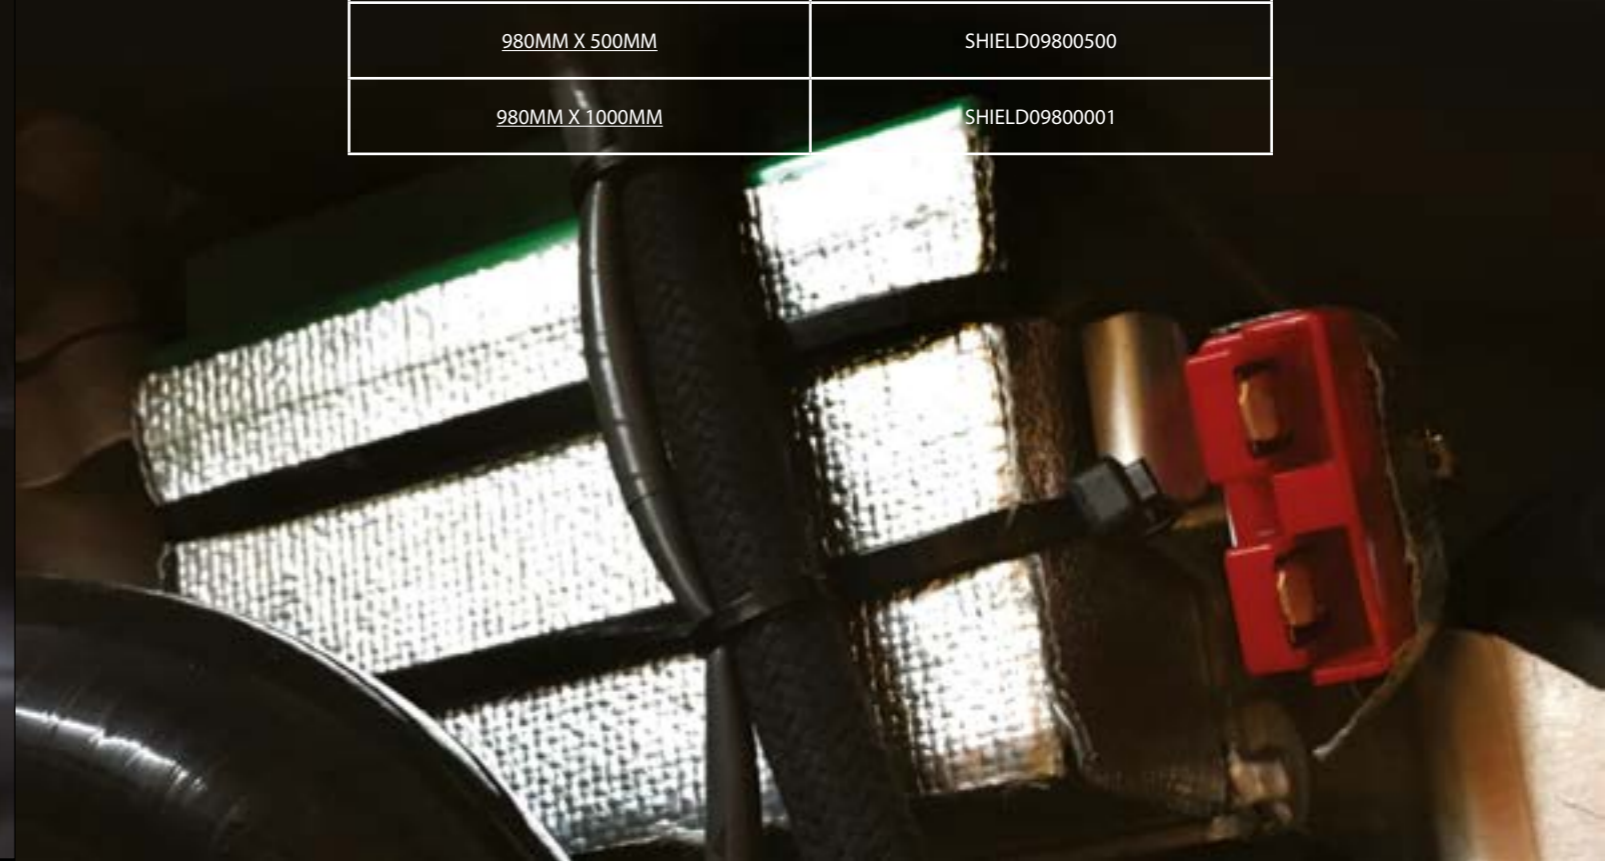

It has a higher than average 20mu aluminium foil face making it extremely durable and resilient even after repeated manipulation during fabrication. The adhesive used to laminate the aluminium foil to the glass cloth is a special high temperature silicone adhesive, greatly reducing the chances of the foil cracking or delaminating from the glass cloth. In addition, the base glass cloth fabric is impregnated with a black flame resistant pu coating to prevent fraying during CNC machine slitting and fabrication, ensuring a clean cut and professional finish.

Our radiant heat shield offers a flexible, easy to apply material to help reflect heat away from electrical components. It can also be used on the inside of fairings, body panels etc. to protect paint finishes from extreme heat, plus the bottom of fuel tanks, inside of sumps, bottom of air boxes and to prevent heat transfer to swing arms on close fitting exhausts.

This product must not be adhered to hot surfaces e.g. exhausts as the adhesive would fail or ignite. It is only designed for radiant heat deflection.

PLEASE CLICK ON THE SHEET SIZE FOR FULL DETAILS

SHEET SIZE	PRODUCT CODE
490MM X 200MM	SHIELD04900200
490MM X 400MM	SHIELD04900400
490MM X 500MM	SHIELD04900500
490MM X 600MM	SHIELD04900600
490MM X 800MM	SHIELD04900800
490MM X 1000MM	SHIELD04901000
980MM X 500MM	SHIELD09800500
980MM X 1000MM	SHIELD09800001